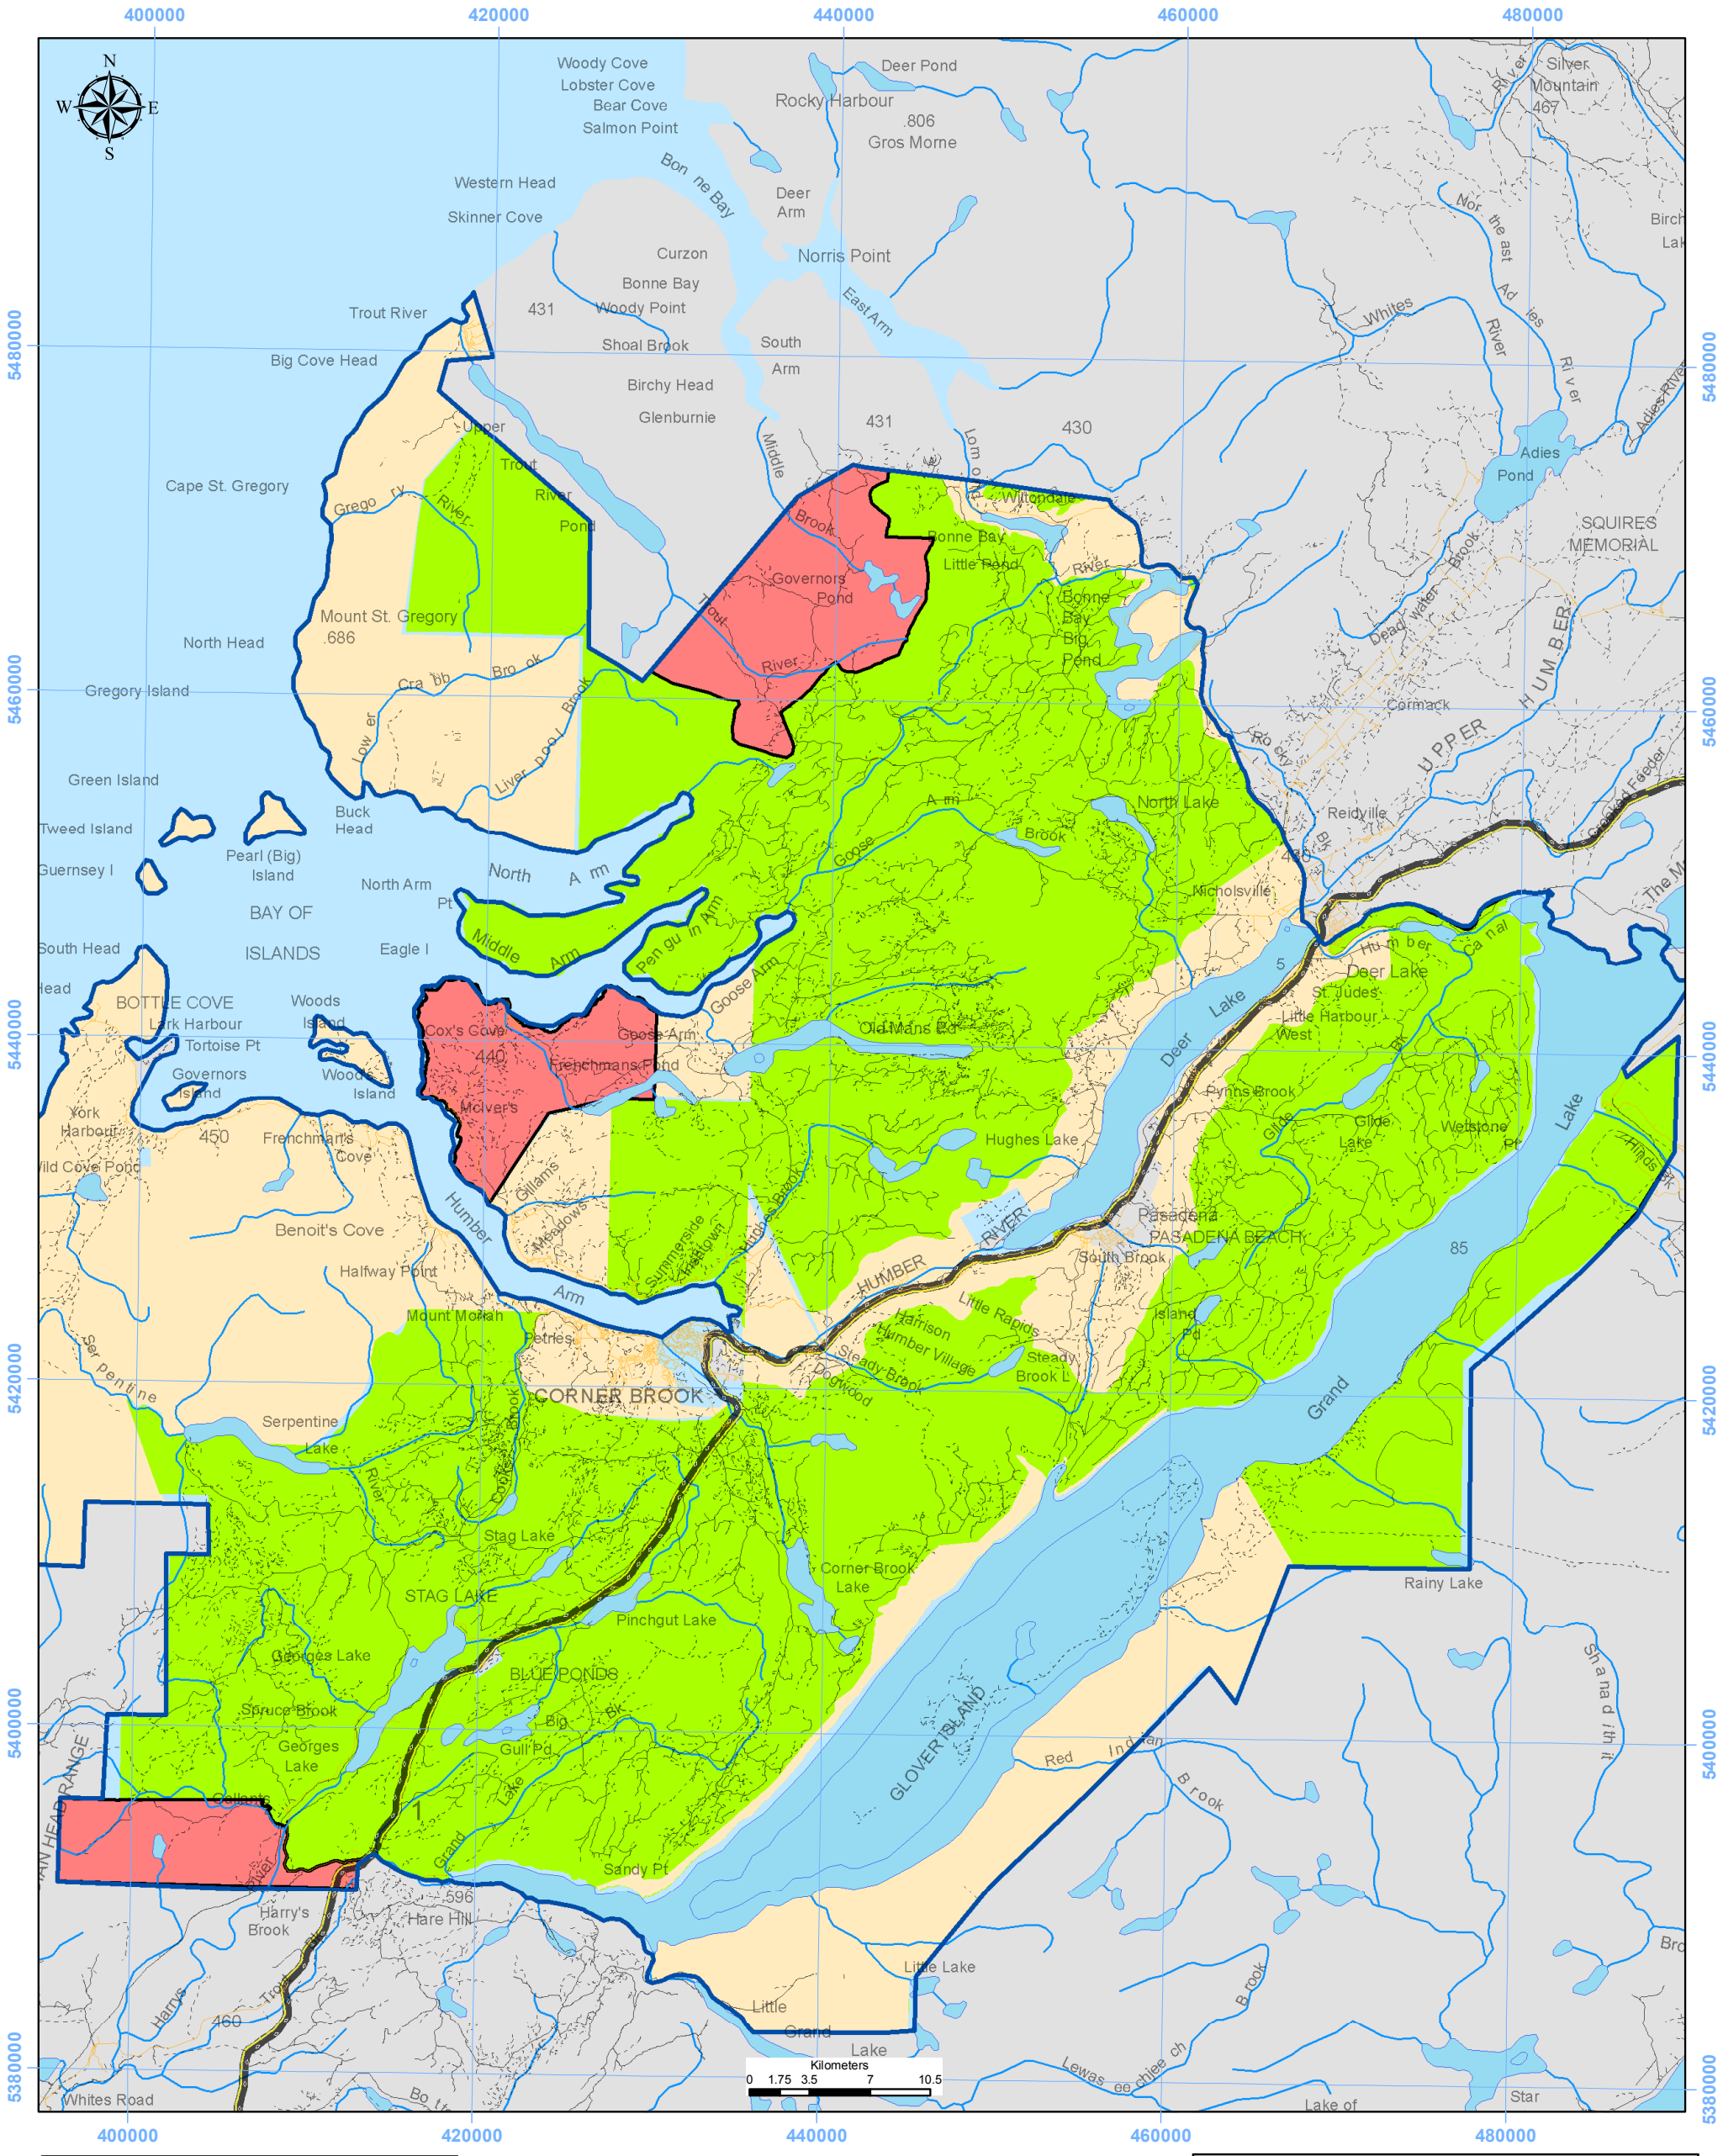

Firewood Cutting Map for CBPPL Limits in District 15

- Additional copies of this map can be printed from our website at...
www.cbpppl.com

- Please refer to permit that came with this map for complete rules and regulations regarding domestic firewood cutting on CBPPL limits.

Be SAFE !!

- Management District Boundary
- CBPPL Limits
- CBPPL Area Under Crown Control
- Crown Limits
- TCH
- Main Public Road
- Resource Road
- Trail
- Railbed
- River / Brook