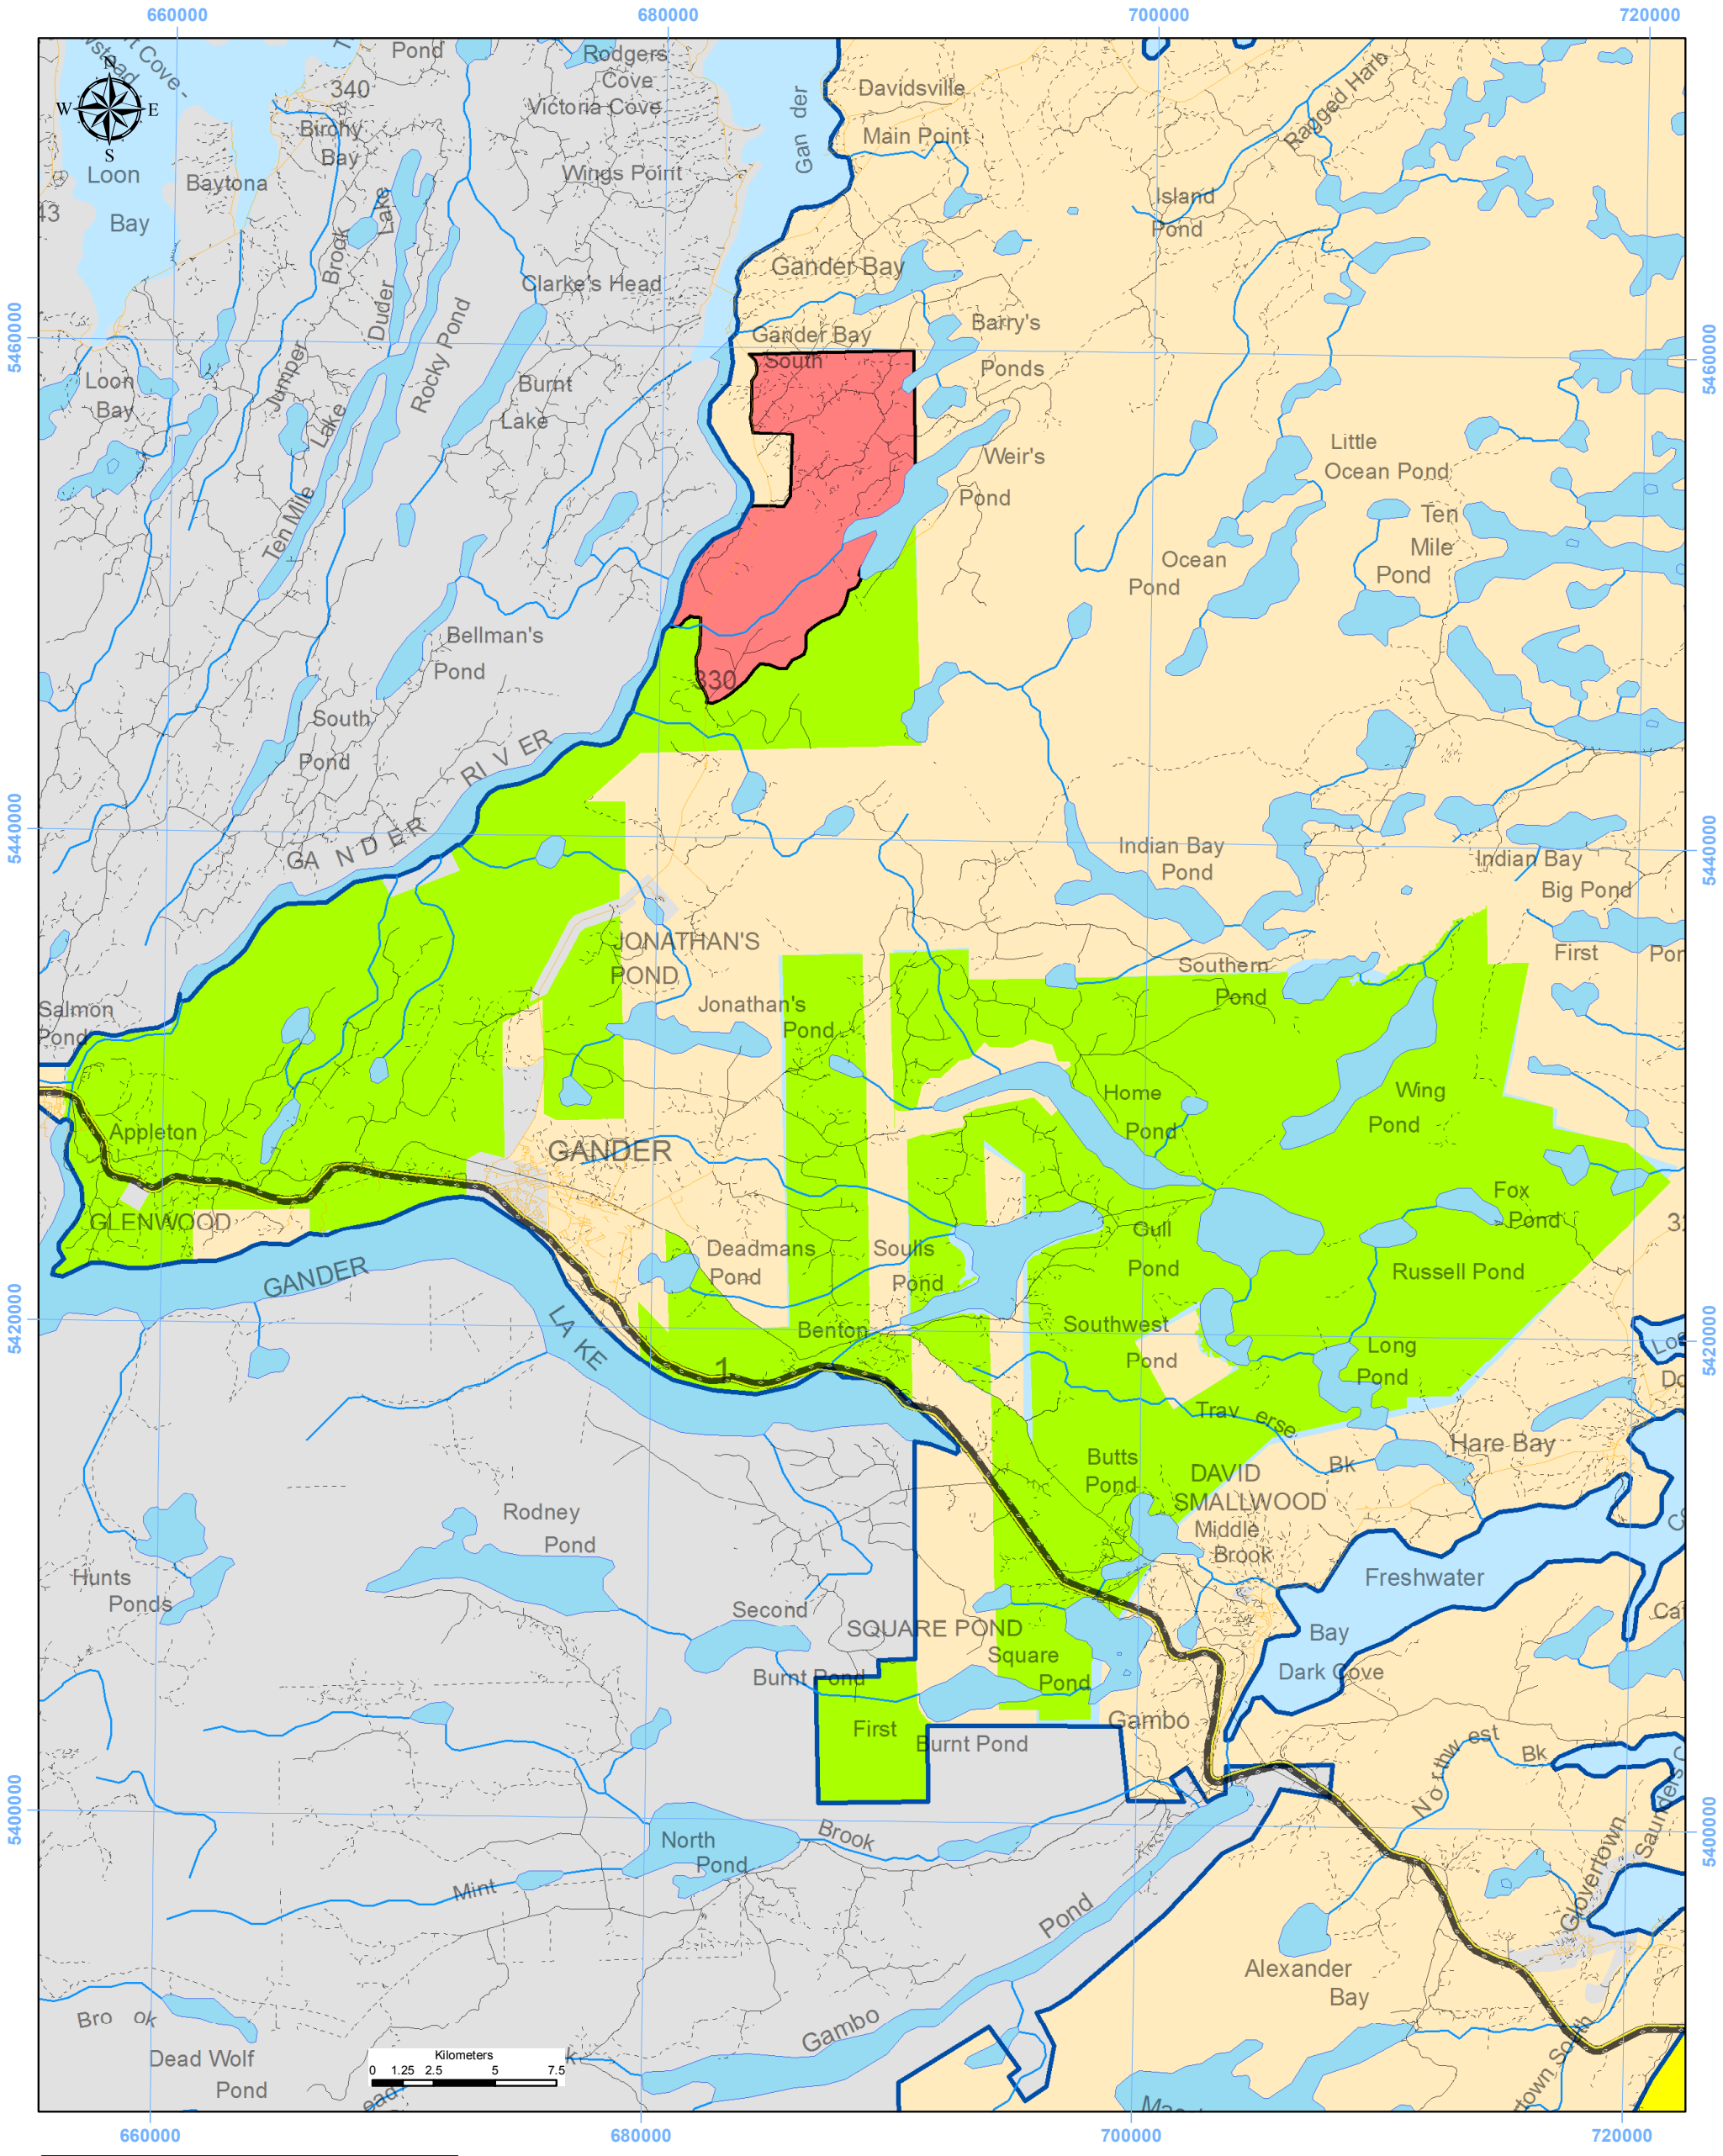

# Firewood Cutting Map for CBPPL Limits in District 05

- Additional copies of this map can be printed from our website at...  
[www.cbpl.com](http://www.cbpl.com)

- Please refer to permit that came with this map for complete rules and regulations regarding domestic firewood cutting on CBPPL limits.

**Be SAFE !!**

	CBPPL Limits
	Management District Boundary
	CBPPL Area Under Crown Control
	Crown Limits
	TCH
	Main Public Road
	Resource Road
	Trail
	Railbed
	River / Brook