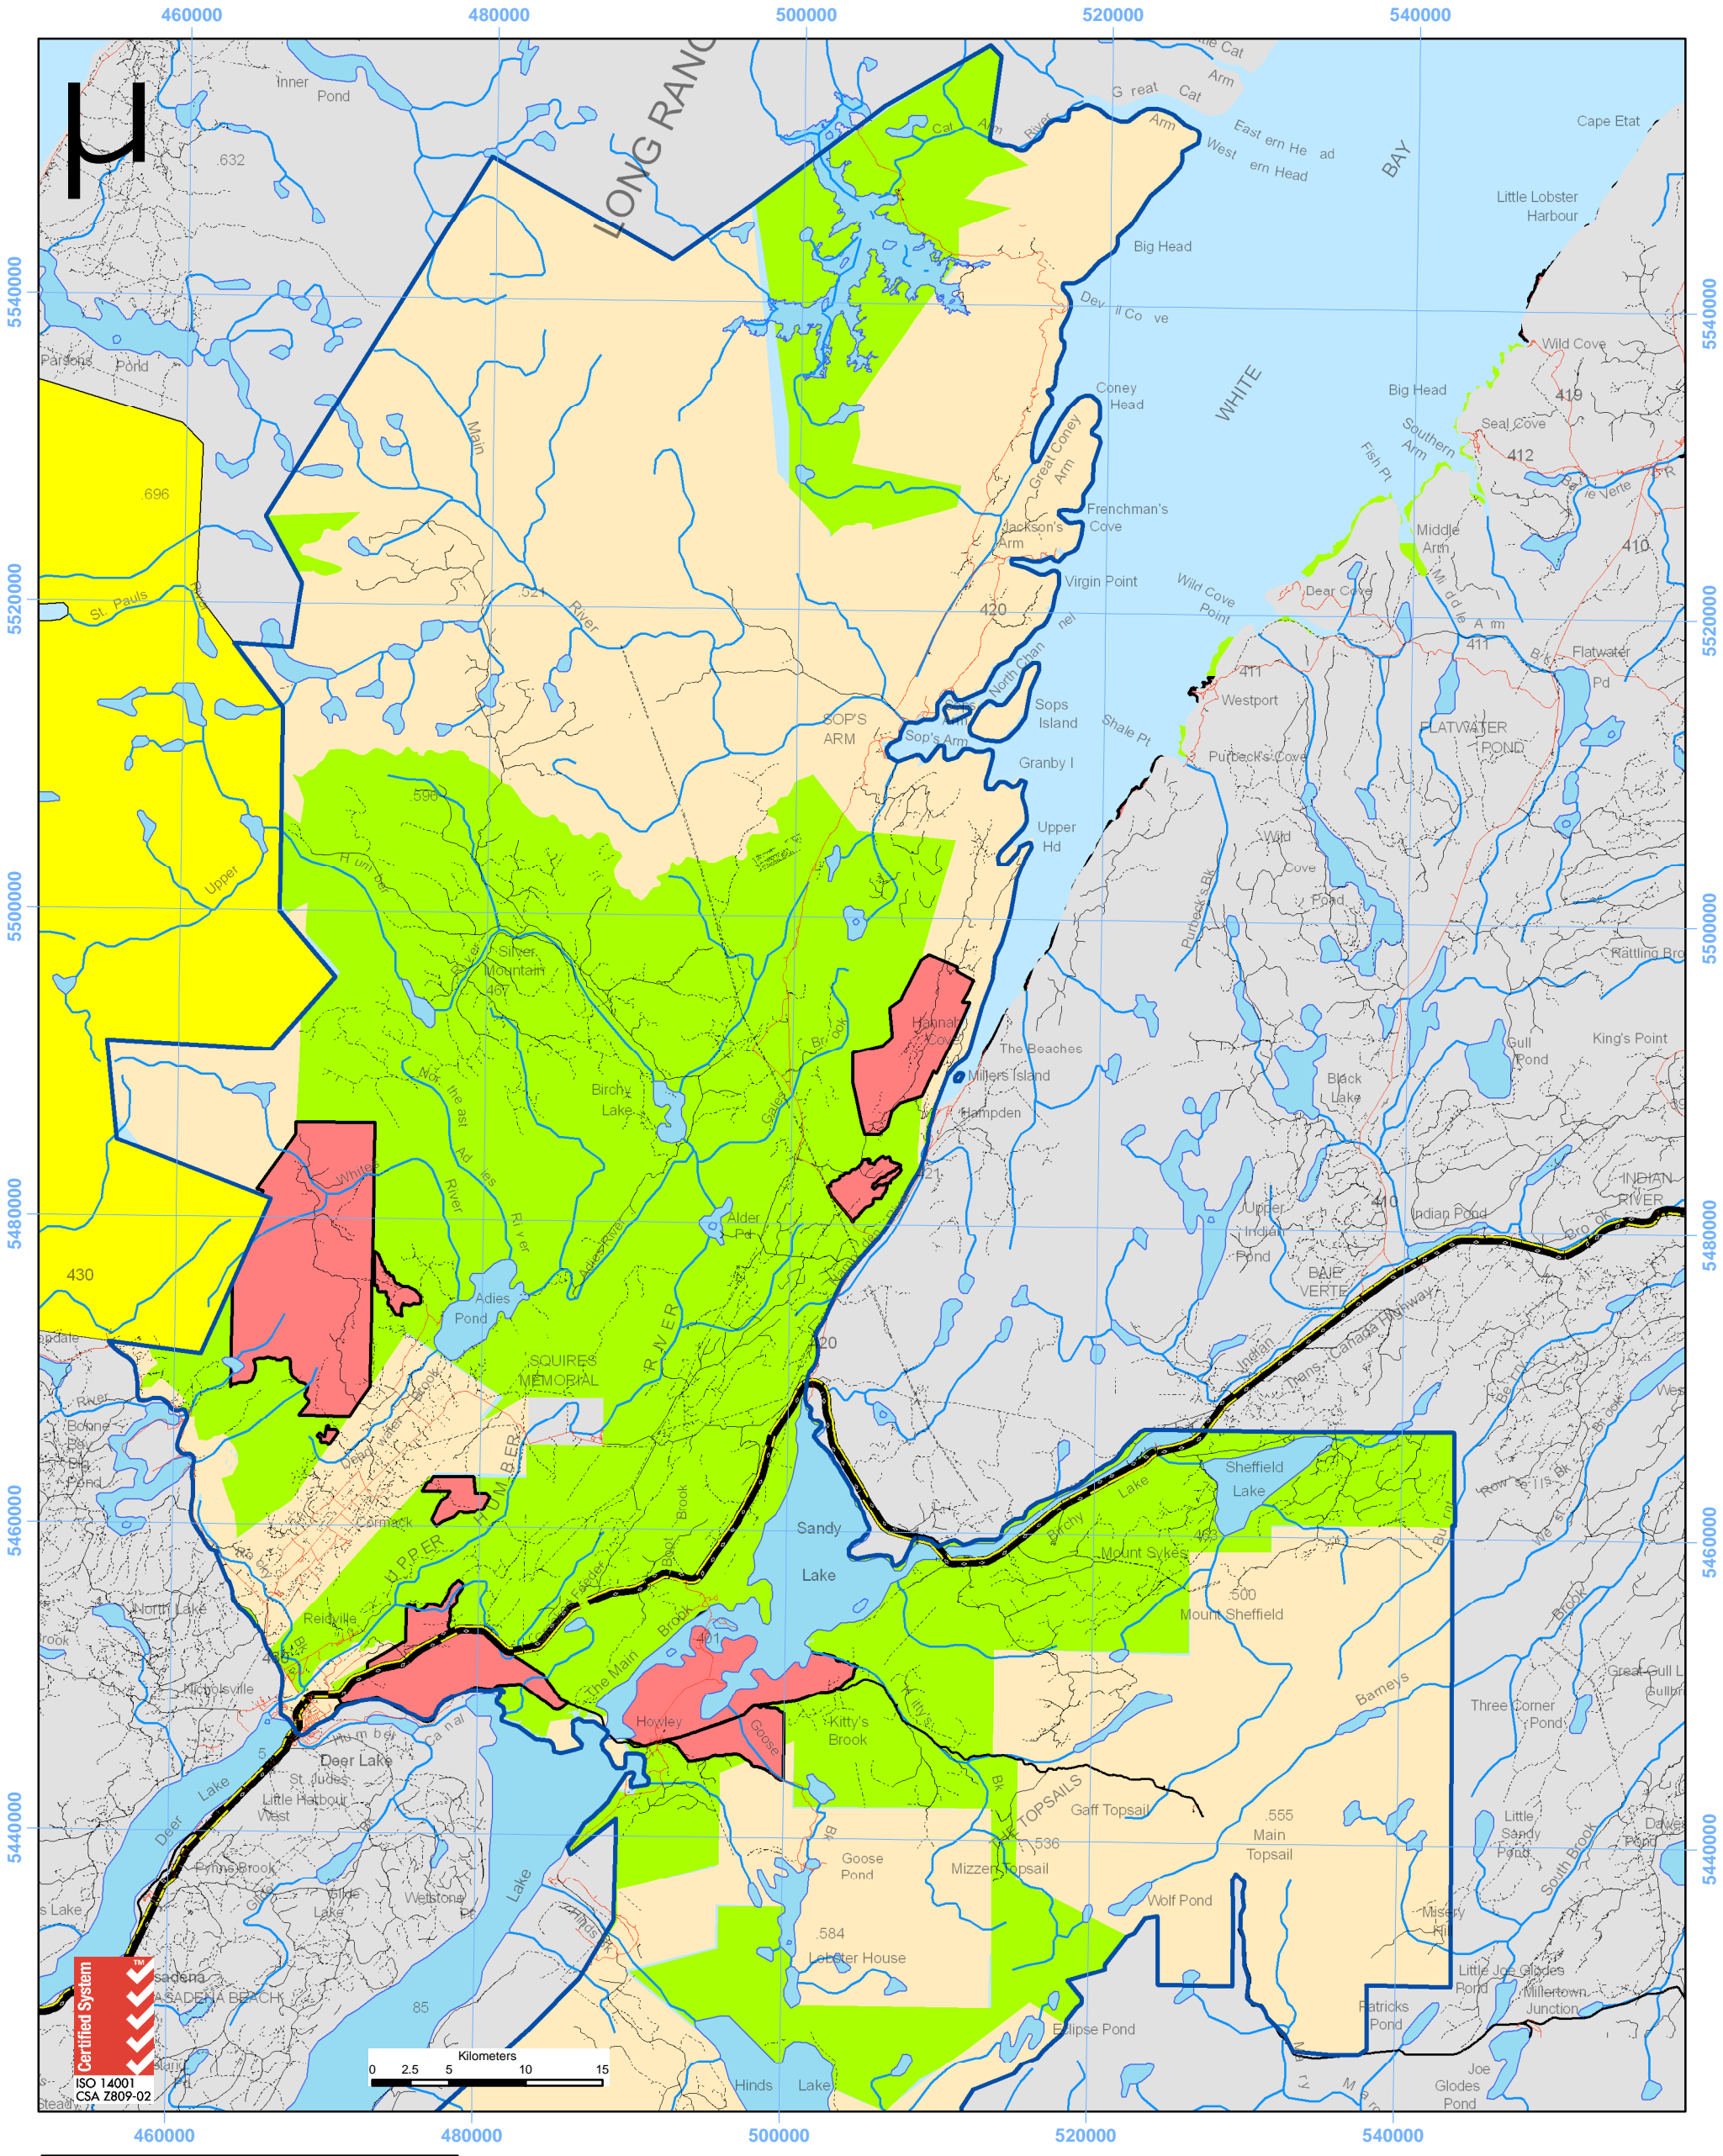

Firewood Cutting Map for CBPPL Limits in District 16

Certified System
 ISO 14001
 CSA Z809-02

- Additional copies of this map can be printed from our website at...
www.cbtpl.com

- Please refer to permit that came with this map for complete rules and regulations regarding domestic firewood cutting on CBPPL limits.

Be SAFE !!

- CBPPL Limits**
- Management District Boundary**
- CBPPL Area Under Crown Control**
- Crown Limits**
- AllRoadDb**
- TCH**
- Main Public Road**
- Resource Road**
- Trail**
- Railbed**
- River / Brook**